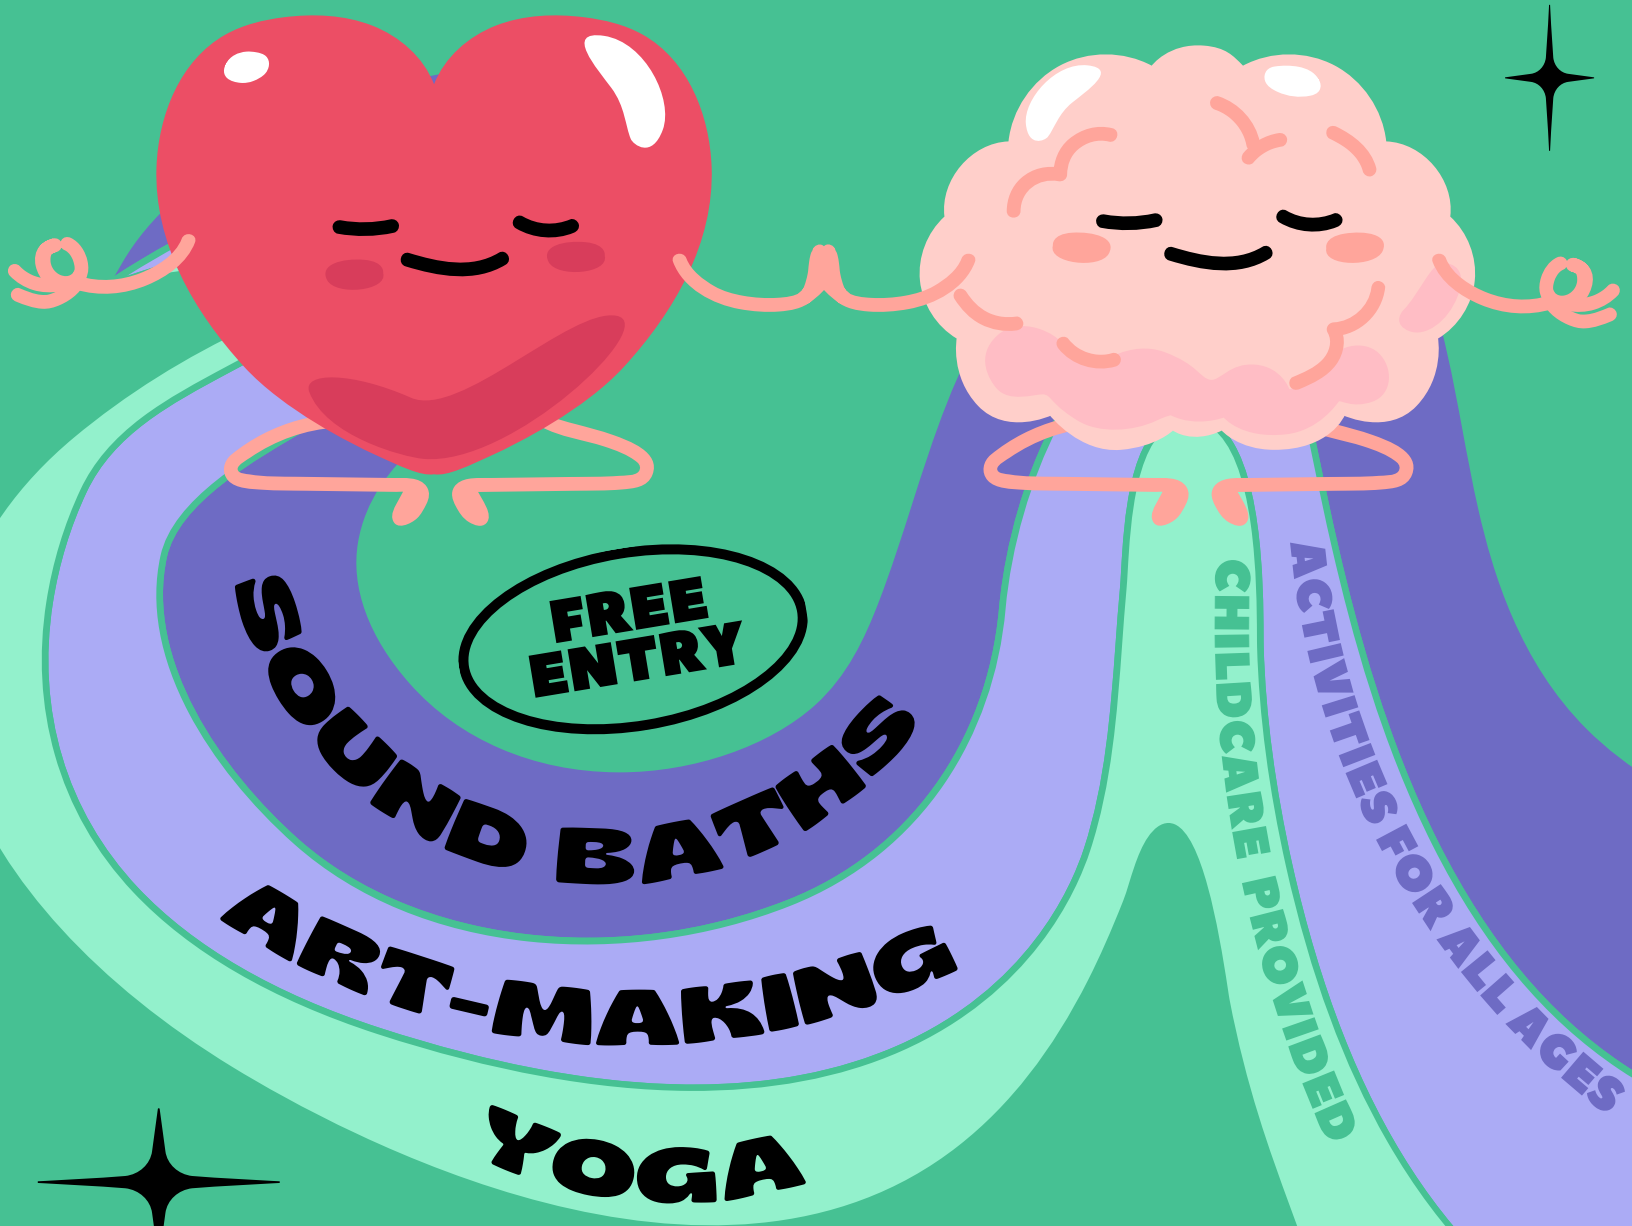

# ¡ÁNDALE!

WELLNESS + CREATIVITY FOR EVERYONE

COMMUNITY CENTER PARK EAST

800 HOBSON WAY, OXNARD, CA 93030

BEHIND OXNARD PERFORMING ARTS CENTER

SATURDAY

OCT 19

1-3 PM | FREE